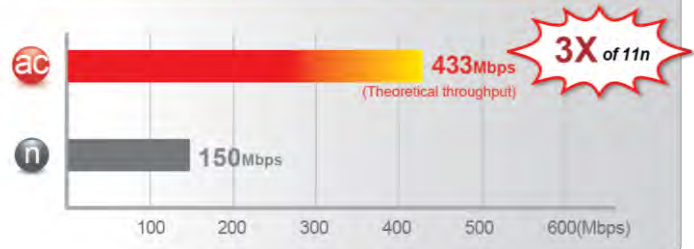

Next Generation Wi-Fi Standard

The Edimax EW-7811DAC is the next generation of Wi-Fi adapter, compatible with the draft 802.11ac standard and delivering speeds of up to 433Mbps at 5GHz - almost three times as fast as 802.11n. Upgrade PC's and notebooks to super high speed 802.11ac Wi-Fi and enjoy streaming video and data.

Maximum Speed: Next Generation 802.11ac vs. 802.11n