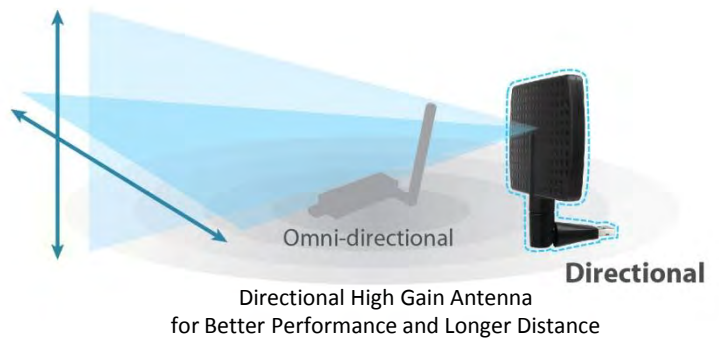

AC600 Wi-Fi Dual-Band Directional High Gain USB Adapter

EW-7811DAC

5dBi/7dBi Directional High Gain Antenna

The EW-7811DAC Directional High Gain Antenna, 5dBi (2.4GHz) and 7dBi(5GHz), provides high performance and long distance connections for your wireless network.