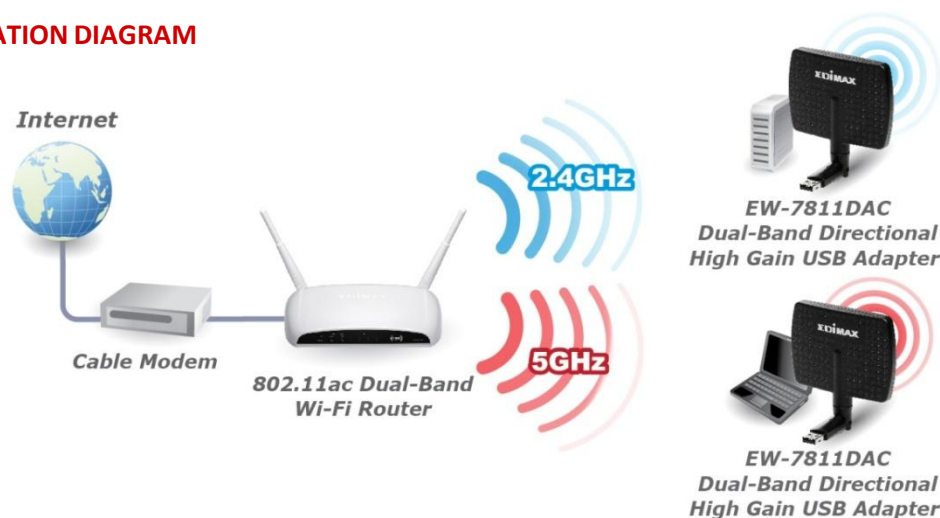

TECHNICAL SPECIFICATIONS

Hardware	Standards	Frequency Band
• 1 x USB 2.0 Type A • 1 x Hardware WPS Button • 1 x Link/Activity LED	• 2.4GHz: IEEE 802.11b, 802.11g, 802.11n • 5GHz: IEEE 802.11ac (Draft), 802.11a, 802.11n	• 2.4000 - 2.4835GHz (subject to local regulations) • 5.150 - 5.825GHz (subject to local regulations)
Output Power	Installation	Operating Data Rate
• 2.4GHz 11b (11Mbps): 17dBm±1.5dBm 11g (54Mbps): 15dBm±1.5dBm 11n (20MHz, MCS7): 14dBm±1.5dBm • 11n (40MHz, MCS7): 14dBm±1.5dBm • 5GHz 11a (54Mbps): 14dBm±1.5dBm 11n (20MHz, MCS7): 13dBm±1.5dBm 11n (40MHz, MCS7): 13dBm±1.5dBm 11ac (80MHz, MCS9): 12dBm±1.5dBm	• Multi-Language easy setup wizard • Hardware WPS Button for Easy Wireless Connections	• 11a: 6/9/12/24/36/48/54Mbps; • 11b: 1/2/5.5/11Mbps; • 11g: 6/9/12/24/36/48/54Mbps • 11n (20MHz): MCS0-07 (up to 72Mbps) • 11n (40MHz): MCS0-07 (up to 144Mbps) • 11ac (80MHz): MCS0-09 (up to 433Mbps)
LED	Security	Temperature & Humidity
• Link/Activity	• WEP 64/128-bit, WPA, WPA2, 802.1x • Hardware & Software WPS Configuration	• Max. 95% (non-condensing) • 32 - 104°F (0 - 40°C)
Dimensions & Weight	Certifications	Accessories
• 132(L) x 90(W) x 15(H) mm • 36g	• CE/FCC	• 1 x USB cradle with 1.2 meter cable

APPLICATION DIAGRAM

Maximum performance, actual data rates, and coverage will vary depending on network conditions and environmental factors. Product specifications and design are subject to change without notice.

Copyright © 2014 Edimax Technology Co. Ltd. All rights reserved.

www.edimax.com