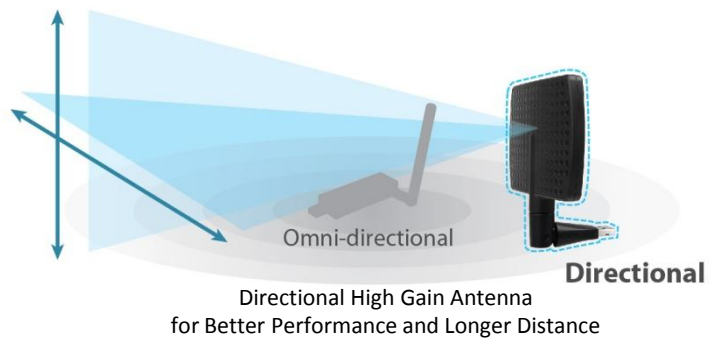

Maximum Speed: Next Generation 802.11ac vs. 802.11n

Dual-Band Connectivity

Enjoy better performance and greater flexibility for your Wi-Fi devices, using dual-band connectivity. The EW-7811DAC provides connectivity for the 2.4GHz band at speeds of 150Mbps or 5GHz band at speeds of 433Mbps. You can surf the internet and check your email on the 2.4GHz band, or select the 5GHz band for online gaming and video streaming.

AC600 Wi-Fi Dual-Band Directional High Gain USB Adapter

EW-7811DAC

5dBi/7dBi Directional High Gain Antenna

The EW-7811DAC Directional High Gain Antenna, 5dBi (2.4GHz) and 7dBi(5GHz), provides high performance and long distance connections for your wireless network.

USB Cradle for Enhanced Wireless Signal

The EW-7811DAC comes with a free USB cradle which features a 180-degree adjustable antenna for an improved wireless signal, and a 1.2-meter USB cable for flexible placement. Fine-tune the antenna position for peak performance at no extra cost.