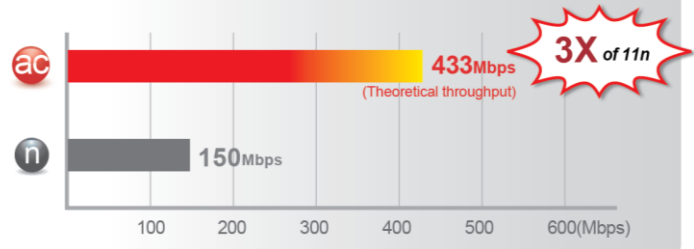

EW-7811DAC

AC600 Wi-Fi Dual-Band Directional High Gain USB Adapter

The next generation 802.11ac wireless standard is set to revolutionize Wi-Fi. Super-speed 802.11ac dual-band routers are already available but wireless devices are still stuck with 802.11n technology. Upgrade your wireless device to dual-band 802.11ac with the USB 2.0 connectivity for blistering Wi-Fi speeds on the interference free 5Ghz frequency band. The EW-7811DAC is with a directional high gain, high-performance, and dual band antenna. This antenna can greatly increase the effective wireless operation range of 802.11ac/a/b/g/n wireless devices.

Next Generation Wi-Fi Standard

The Edimax EW-7811DAC is the next generation of Wi-Fi adapter, compatible with the draft 802.11ac standard and delivering speeds of up to 433Mbps at 5GHz - almost three times as fast as 802.11n. Upgrade PC's and notebooks to super high speed 802.11ac Wi-Fi and enjoy streaming video and data.

Maximum Speed: Next Generation 802.11ac vs. 802.11n

Dual-Band Connectivity

Enjoy better performance and greater flexibility for your Wi-Fi devices, using dual-band connectivity. The EW-7811DAC provides connectivity for the 2.4GHz band at speeds of 150Mbps or 5GHz band at speeds of 433Mbps. You can surf the internet and check your email on the 2.4GHz band, or select the 5GHz band for online gaming and video streaming.