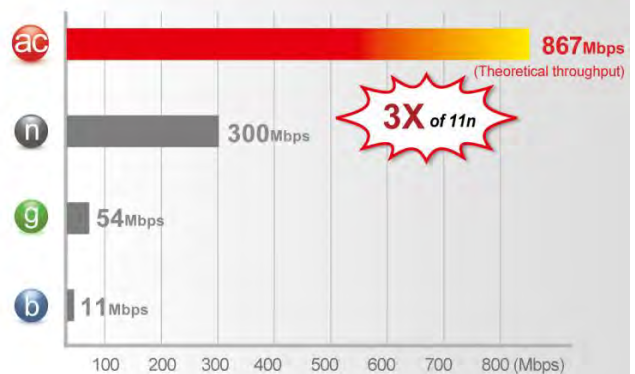

802.11ac for high performance network

Fast Downloading, Lag-Free Video and Gaming